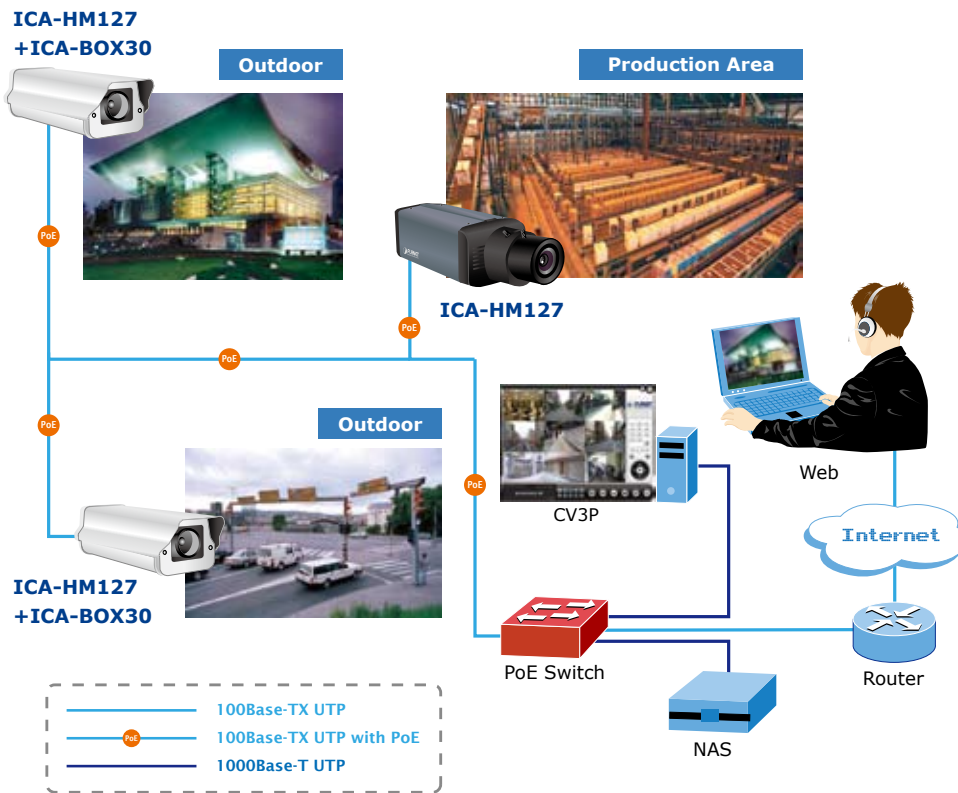

Outdoor day and night vision application of the ICA-HM127 with the ICA-BOX30