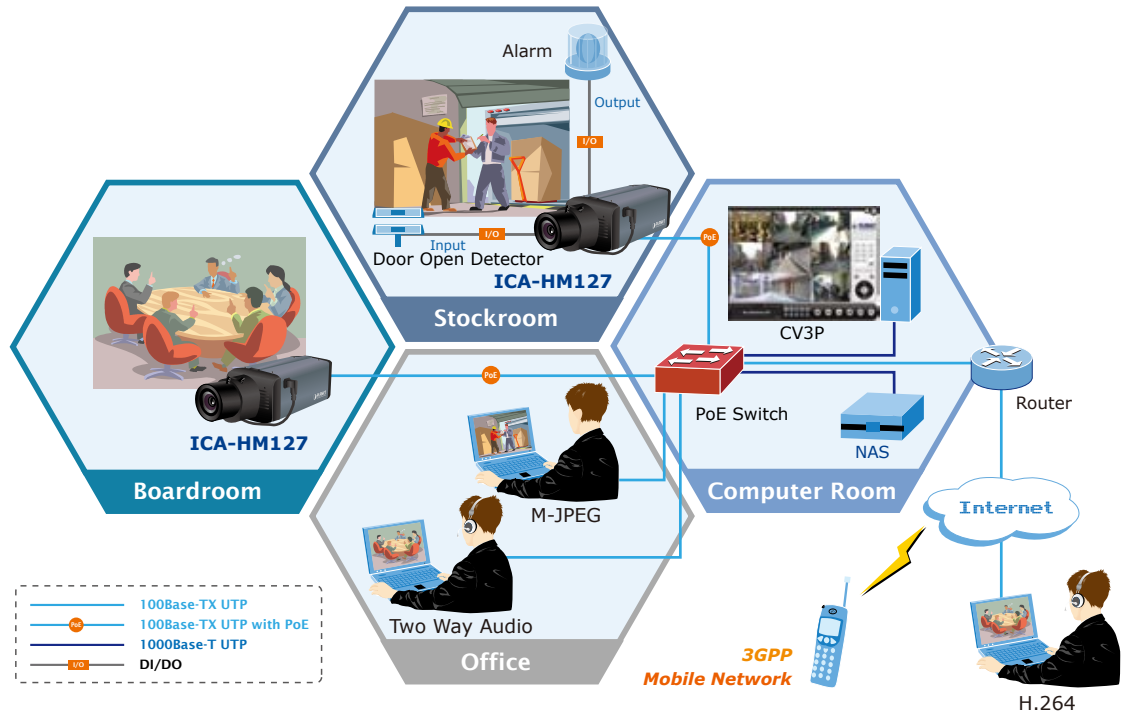

APPLICATIONS

Remote monitoring for indoor application