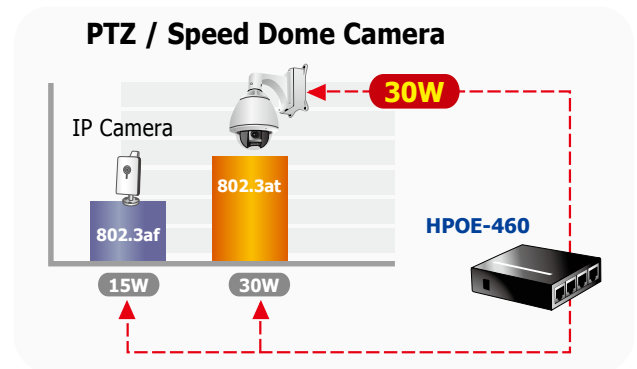

4-Port IEEE 802.3at High Power over Ethernet Injector Hub

High Power PoE for SOHO PoE Applications

The PLANET HPOE-460 is the next generation 4-Port **Gigabit** High Power PoE injector Hub, featuring both **IEEE 802.3af** and **High Power IEEE 802.3at** PoE standard that combines up to **30 Watts** power output and data per port over one CAT 5/5e/6 Ethernet cable. The HPOE-460 is designed specifically to satisfy the growing demand of higher power consuming network PD (powered devices) such as **PTZ (Pan, Tilt & Zoom) / Speed Dome IP cameras**, multi-channel (802.11a/b/g/n) wireless LAN access points and other network devices in SOHO and SMB network applications.

The IEEE 802.3at Power over Ethernet pre-standard is defined to provide each PoE device maximum up to 30 Watts input power which is double amount of PoE power than conventional 802.3af PoE PSE. The IEEE 802.3at PoE pre-standard is an ideal solution to fulfill the high power requirements directly via the RJ-45 Port interface. Compliant with IEEE 802.3at, the HPOE-460 possesses stronger power capability than the existing 802.3af PoE PSE.