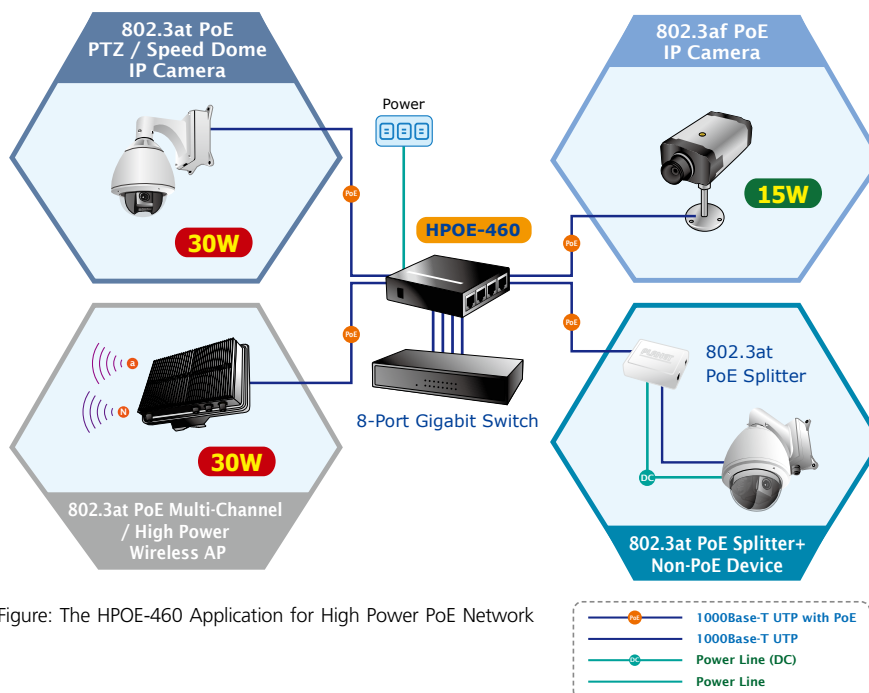

4-Port IEEE 802.3at High Power over Ethernet Injector Hub

High Power PoE for SOHO PoE Applications

The PLANET HPOE-460 is the next generation 4-Port **Gigabit** High Power PoE injector Hub, featuring both **IEEE 802.3af** and **High Power IEEE 802.3at** PoE standard that combines up to **30 Watts** power output and data per port over one CAT 5/5e/6 Ethernet cable. The HPOE-460 is designed specifically to satisfy the growing demand of higher power consuming network PD (powered devices) such as **PTZ (Pan, Tilt & Zoom) / Speed Dome IP cameras**, multi-channel (802.11a/b/g/n) wireless LAN access points and other network devices in SOHO and SMB network applications.

Quick and Easy PoE Network Deployment

With 4 **10/100/1000Base-T Gigabit** Ethernet ports, the HPOE-460 supports 52V DC power for any remote 802.3af / 802.3at powered device (PD) without affecting **data** transmission performance. Supports PoE power budget of **120 Watts**, the HPOE-460 provides sufficient 15.4 / 30.8 Watts PoE power up to 4 remote PD devices. It offers a cost-effective and quick solution to upgrade network system to IEEE 802.3af / IEEE 802.3at Power over Ethernet system without replacing the existing Ethernet Switch. There are 8 RJ-45 STP ports on the front panel of the HPOE-460, in which 4 ports in the right direction function as "Data input" and the other half in left direction function as "**PoE (Data and Power) output**". The 4 "**PoE (Data and Power) output**" ports are also the power injectors that transmit DC voltage to the CAT. 5/5e/6 cable and transfer data and power simultaneously between the Injectors and Splitters.